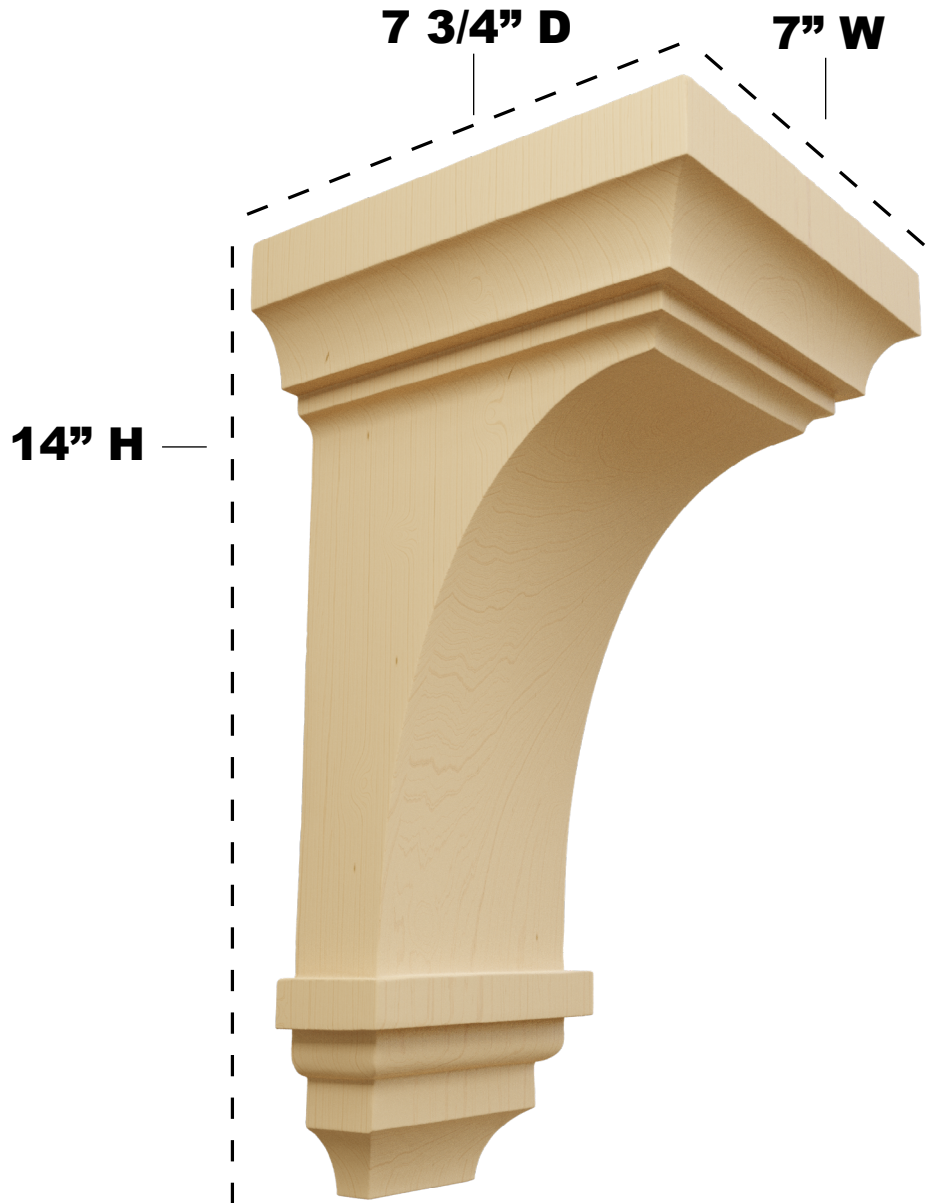

# 7" W X 7 3/4" D X 14" H JEFFERSON CORBEL

ITEM NO.: CORW07X07X14JE

FRONT VIEW

PROFILE VIEW

**AVAILABLE  
WOOD  
SPECIES:**

ALDER

CHERRY

MAPLE